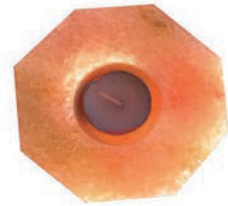

DH323
Round
Tea Light Holder

DH324
Apple Shaped
Tea Light Holder

DH325
Flower Shaped
Tea Light Holder

DH326
Ying Yang
Tea Light Holder

DH327
Triangle
Tea Light Holder

DH328
Leaf Shaped
Tea Light Holder

DH329
Hexagon
Tea Light Holder