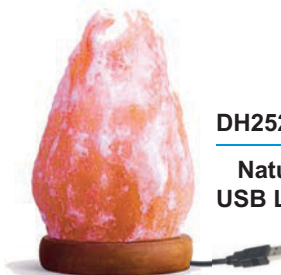

DH240

Net Mesh
Wooden
Night Light

Mini UCB Salt Lamps

DH251

Heart Shaped
USB Lamp

DH252

Natural Shaped
USB Lamp

DH253

Egg Shaped
USB Lamp

DH254
Rectangular
USB Lamp

DH255
Pyramid Shaped
USB Lamp

DH256
Diamond Shaped
USB Lamp

DH257
Square
USB Lamp

DH258
Obelisk Shaped
USB Lamp

DH259
Globe Shaped
USB Lamp

DH260
White Heart Shaped
USB Lamp